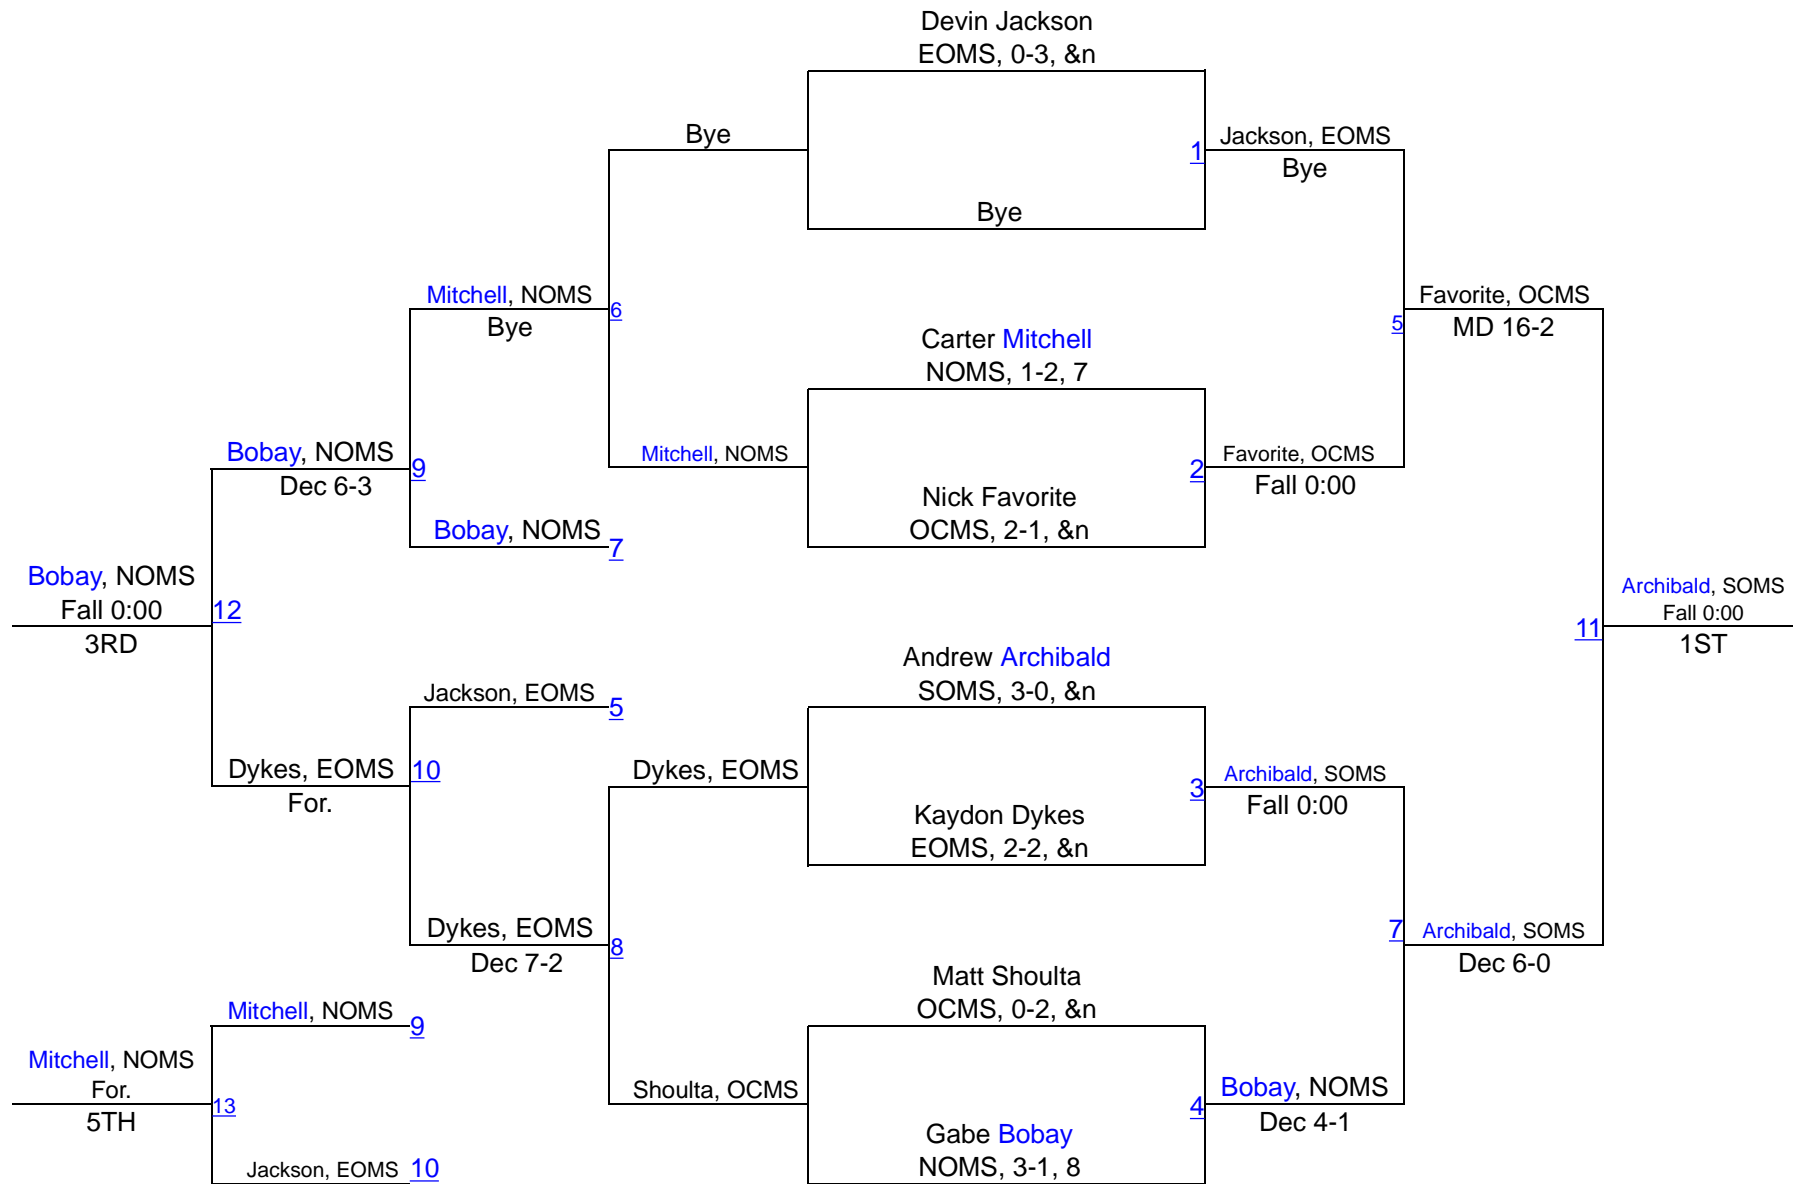

KY Middle school District 4 tournament

70/72

KY Middle school District 4 tournament

75/77

KY Middle school District 4 tournament

80/82

KY Middle school District 4 tournament

86/88

KY Middle school District 4 tournament

92/94

KY Middle school District 4 tournament

98/100

KY Middle school District 4 tournament

105/107

KY Middle school District 4 tournament

113/115