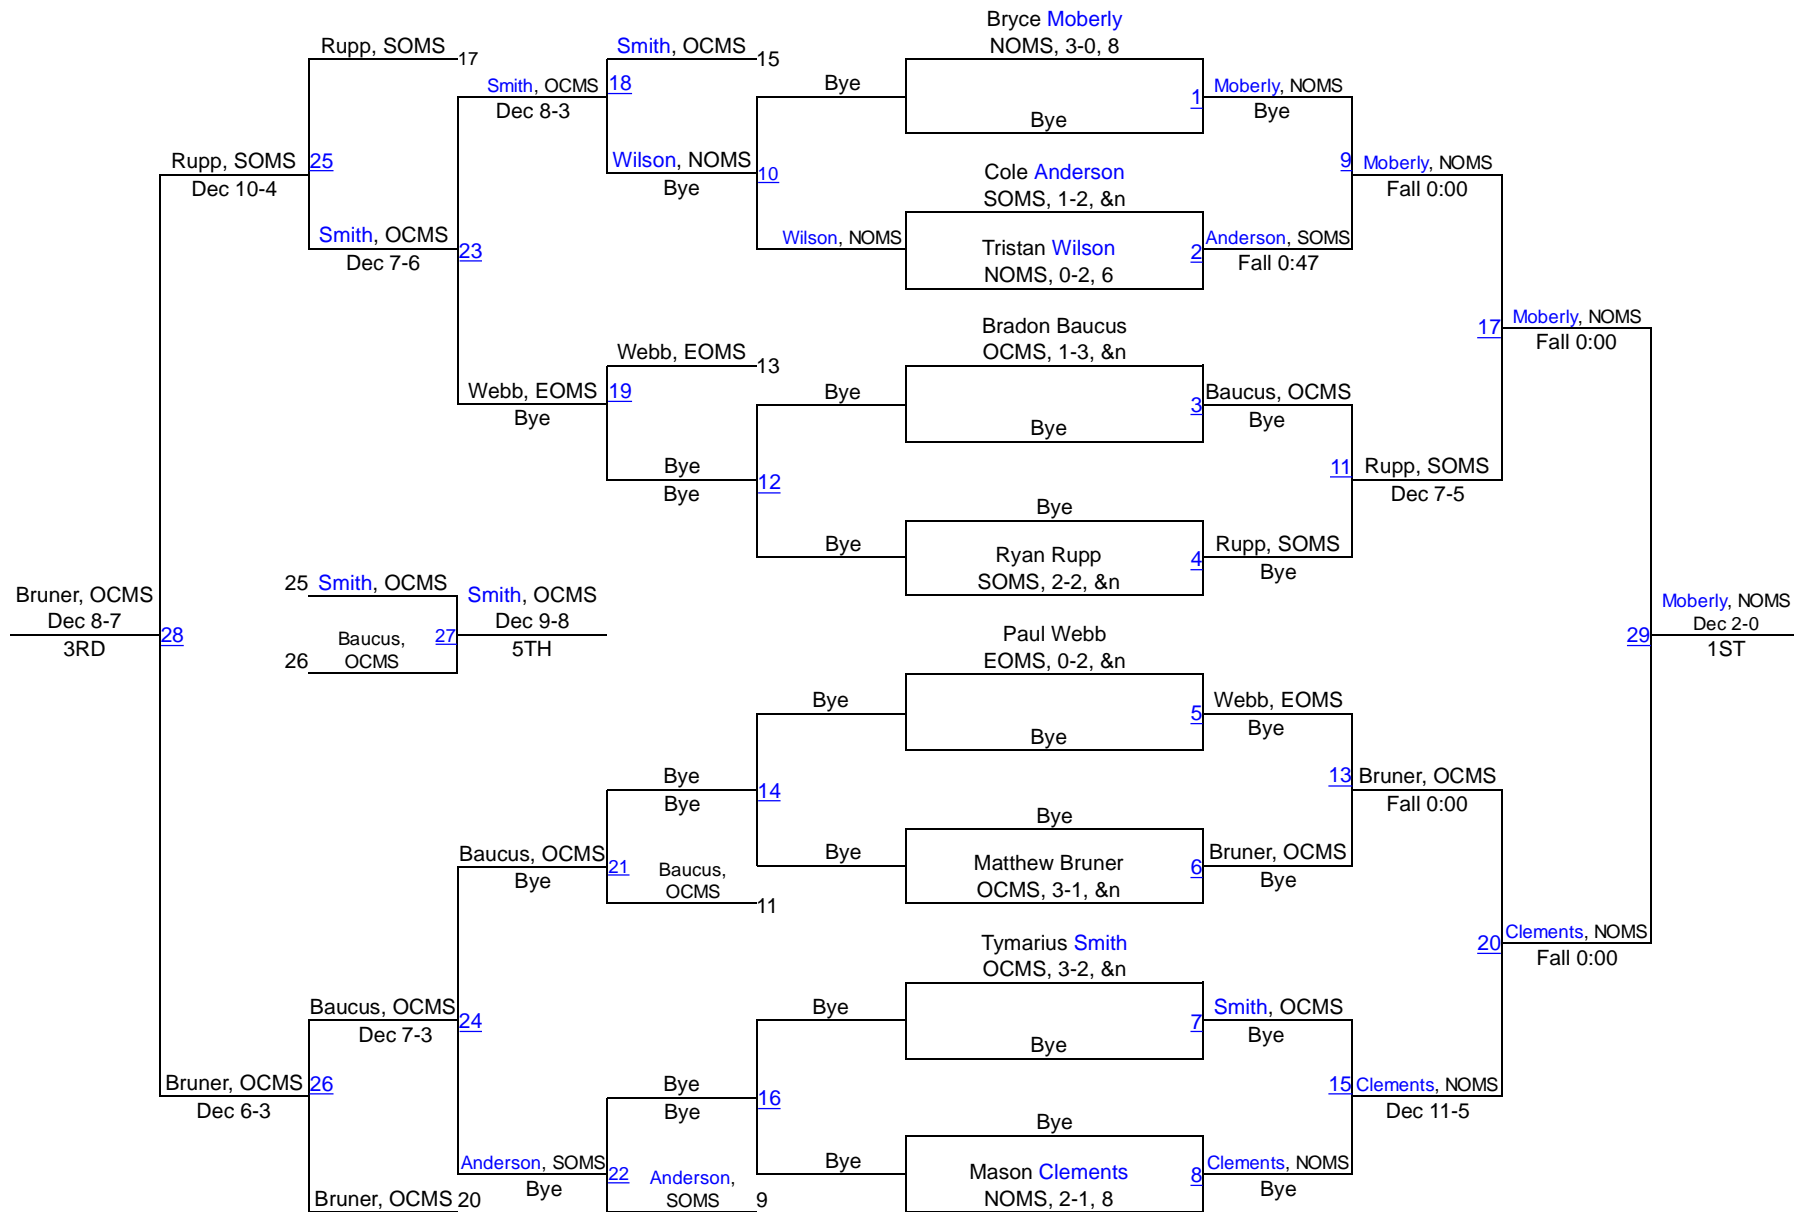

KY Middle school District 4 tournament

92/94

KY Middle school District 4 tournament

98/100

KY Middle school District 4 tournament

105/107

KY Middle school District 4 tournament

113/115