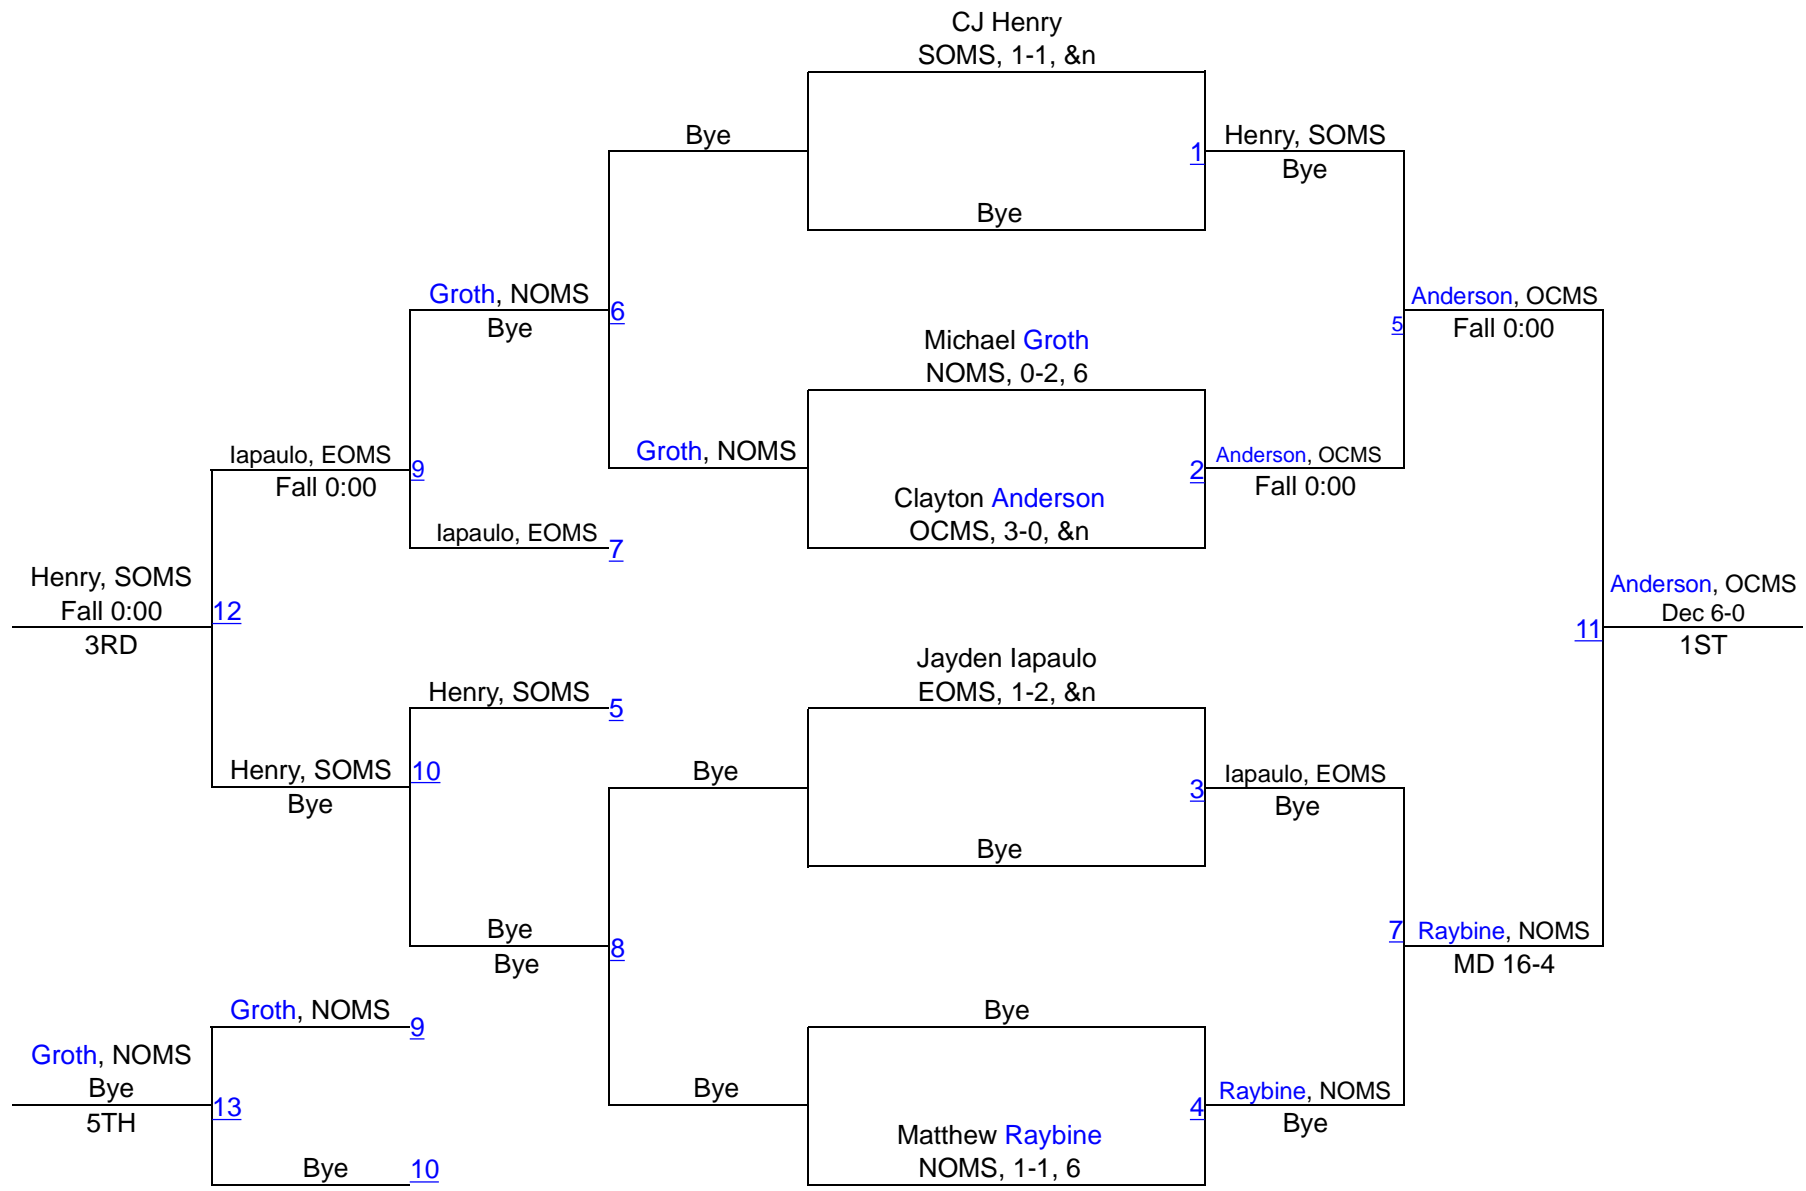

KY Middle school District 4 tournament

70/72

KY Middle school District 4 tournament

75/77

KY Middle school District 4 tournament

80/82

KY Middle school District 4 tournament

86/88

KY Middle school District 4 tournament

92/94

KY Middle school District 4 tournament

98/100

KY Middle school District 4 tournament

105/107

KY Middle school District 4 tournament

113/115