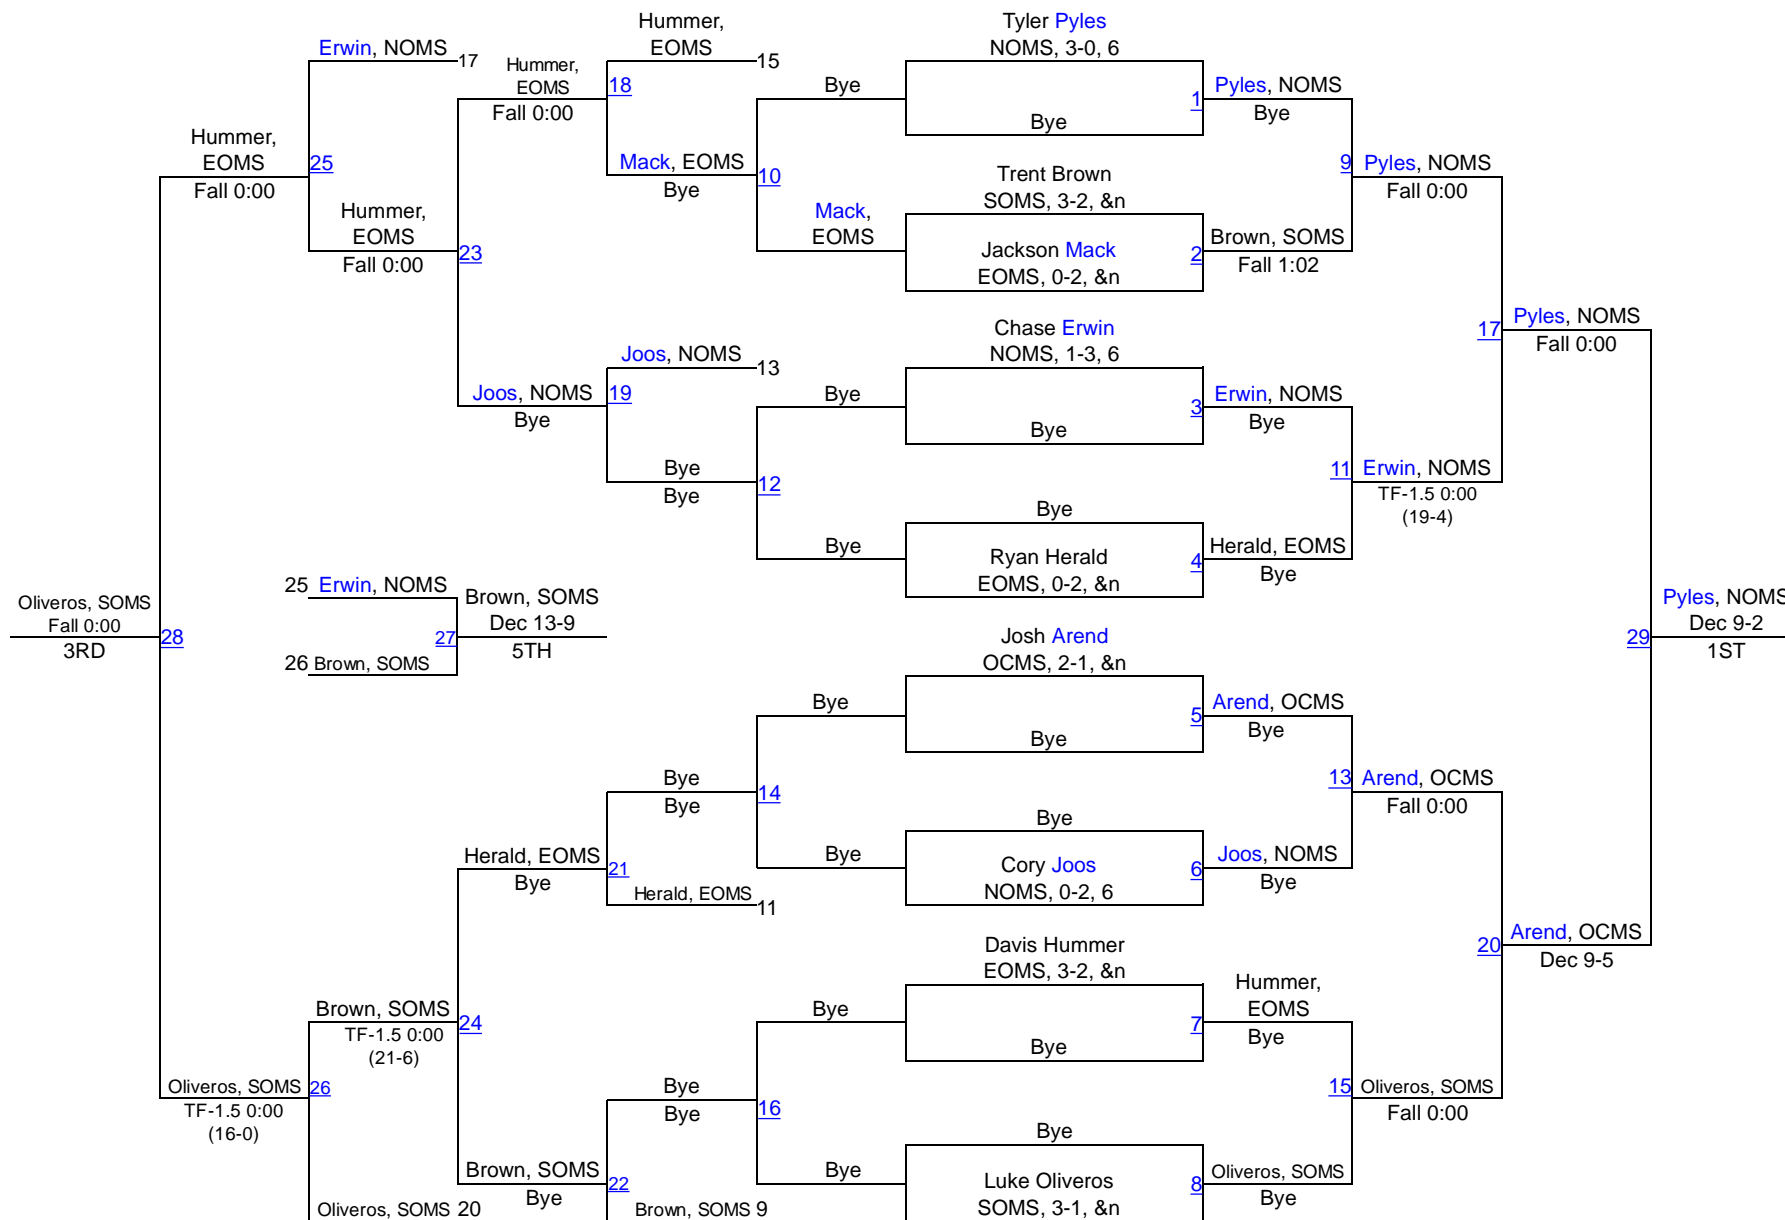

KY Middle school District 4 tournament

70/72

KY Middle school District 4 tournament

75/77

KY Middle school District 4 tournament

80/82

KY Middle school District 4 tournament

86/88

KY Middle school District 4 tournament

92/94

KY Middle school District 4 tournament

98/100

KY Middle school District 4 tournament

105/107

KY Middle school District 4 tournament

113/115

KY Middle school District 4 tournament

240/242