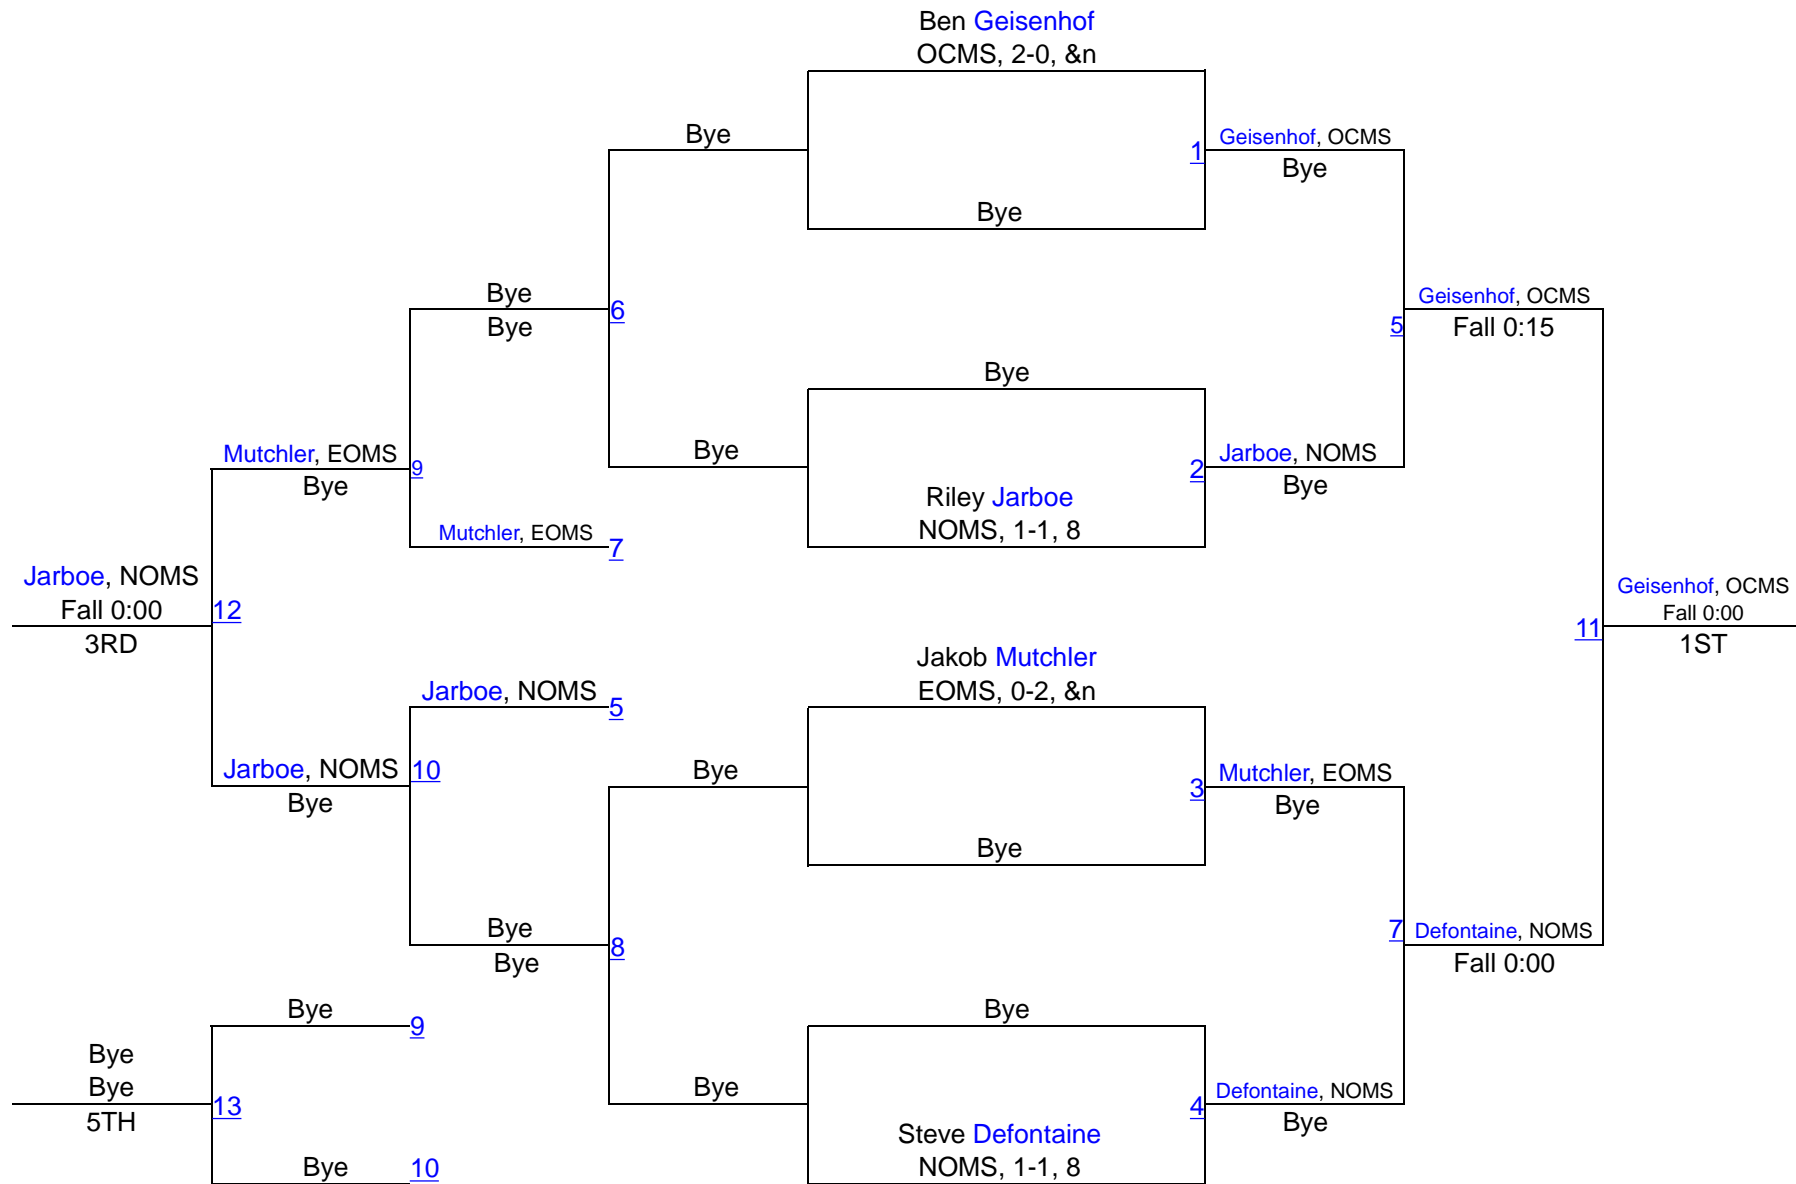

KY Middle school District 4 tournament

152/154