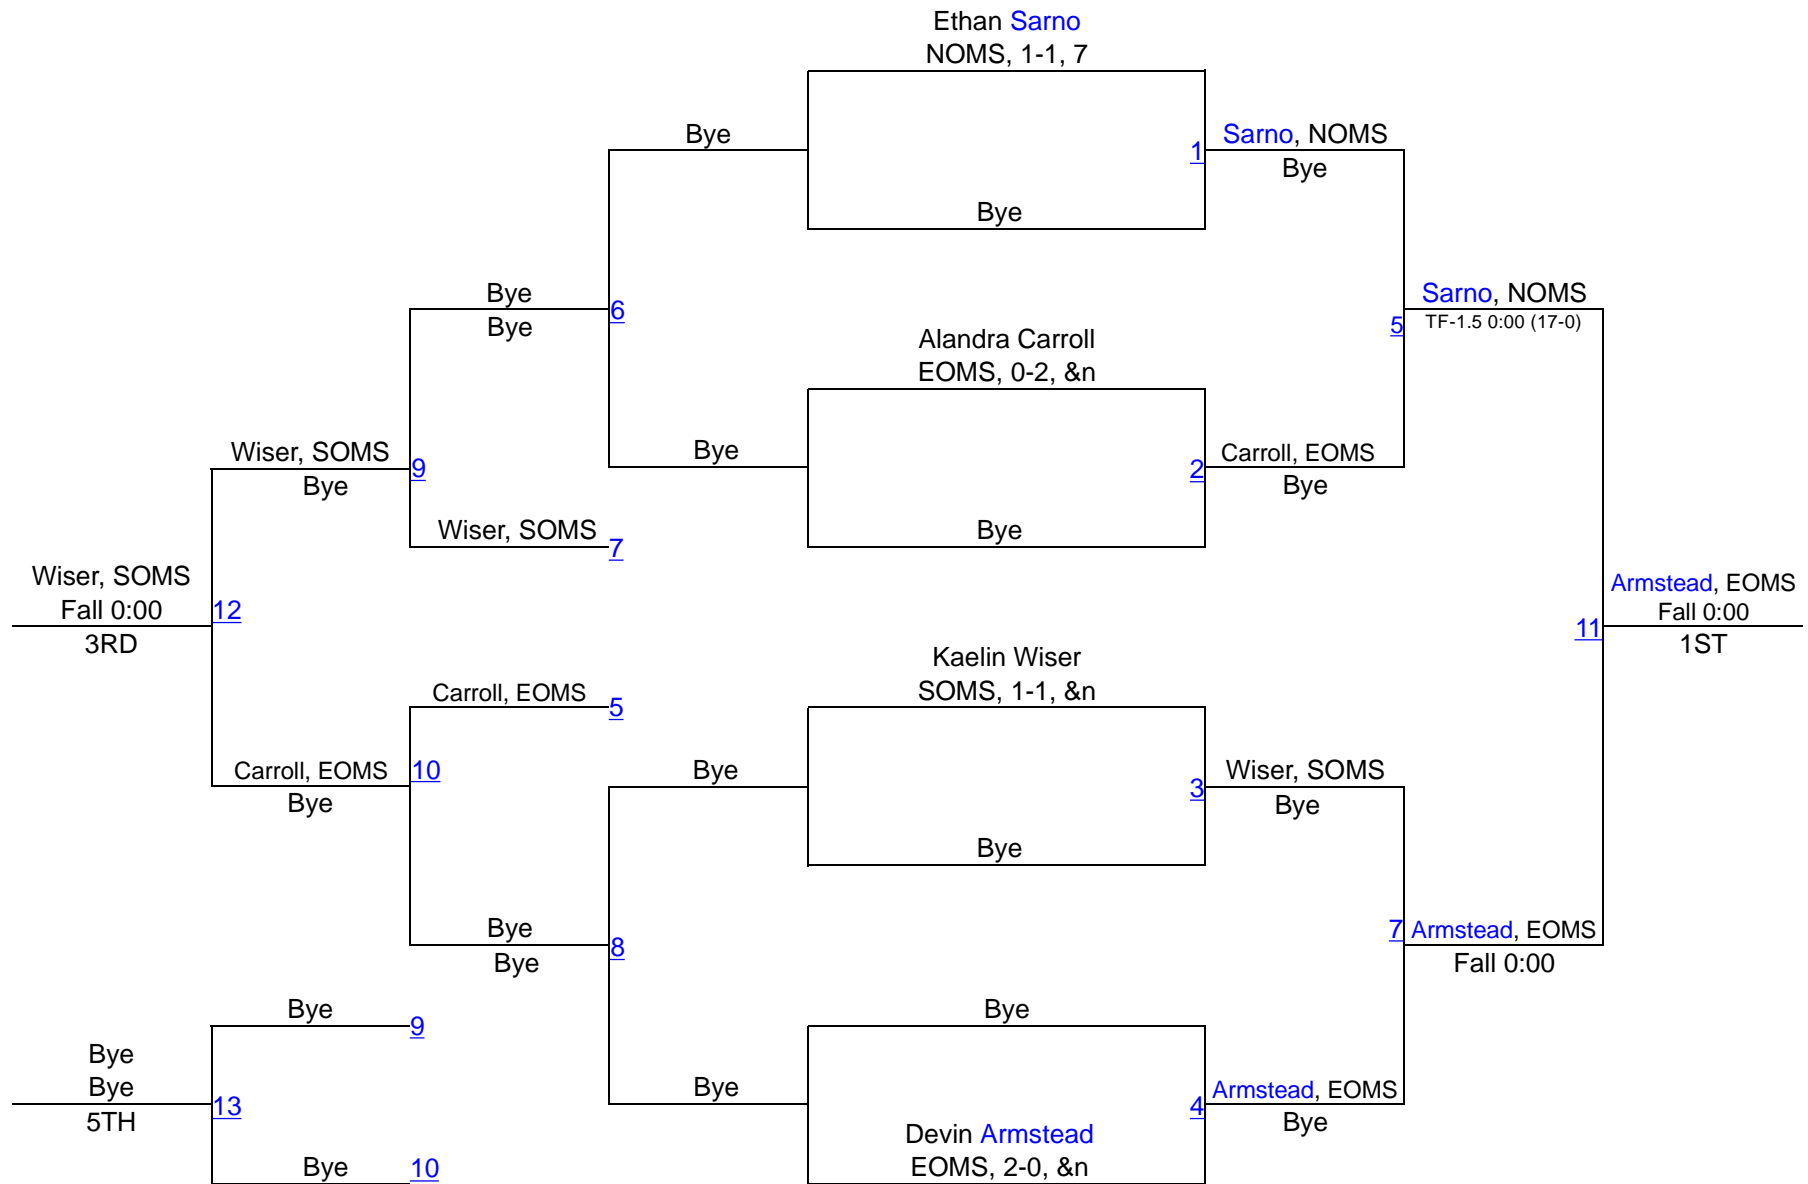

KY Middle school District 4 tournament

70/72

KY Middle school District 4 tournament

75/77

KY Middle school District 4 tournament

80/82

KY Middle school District 4 tournament

86/88

KY Middle school District 4 tournament

92/94

KY Middle school District 4 tournament

98/100

KY Middle school District 4 tournament

105/107

KY Middle school District 4 tournament

113/115