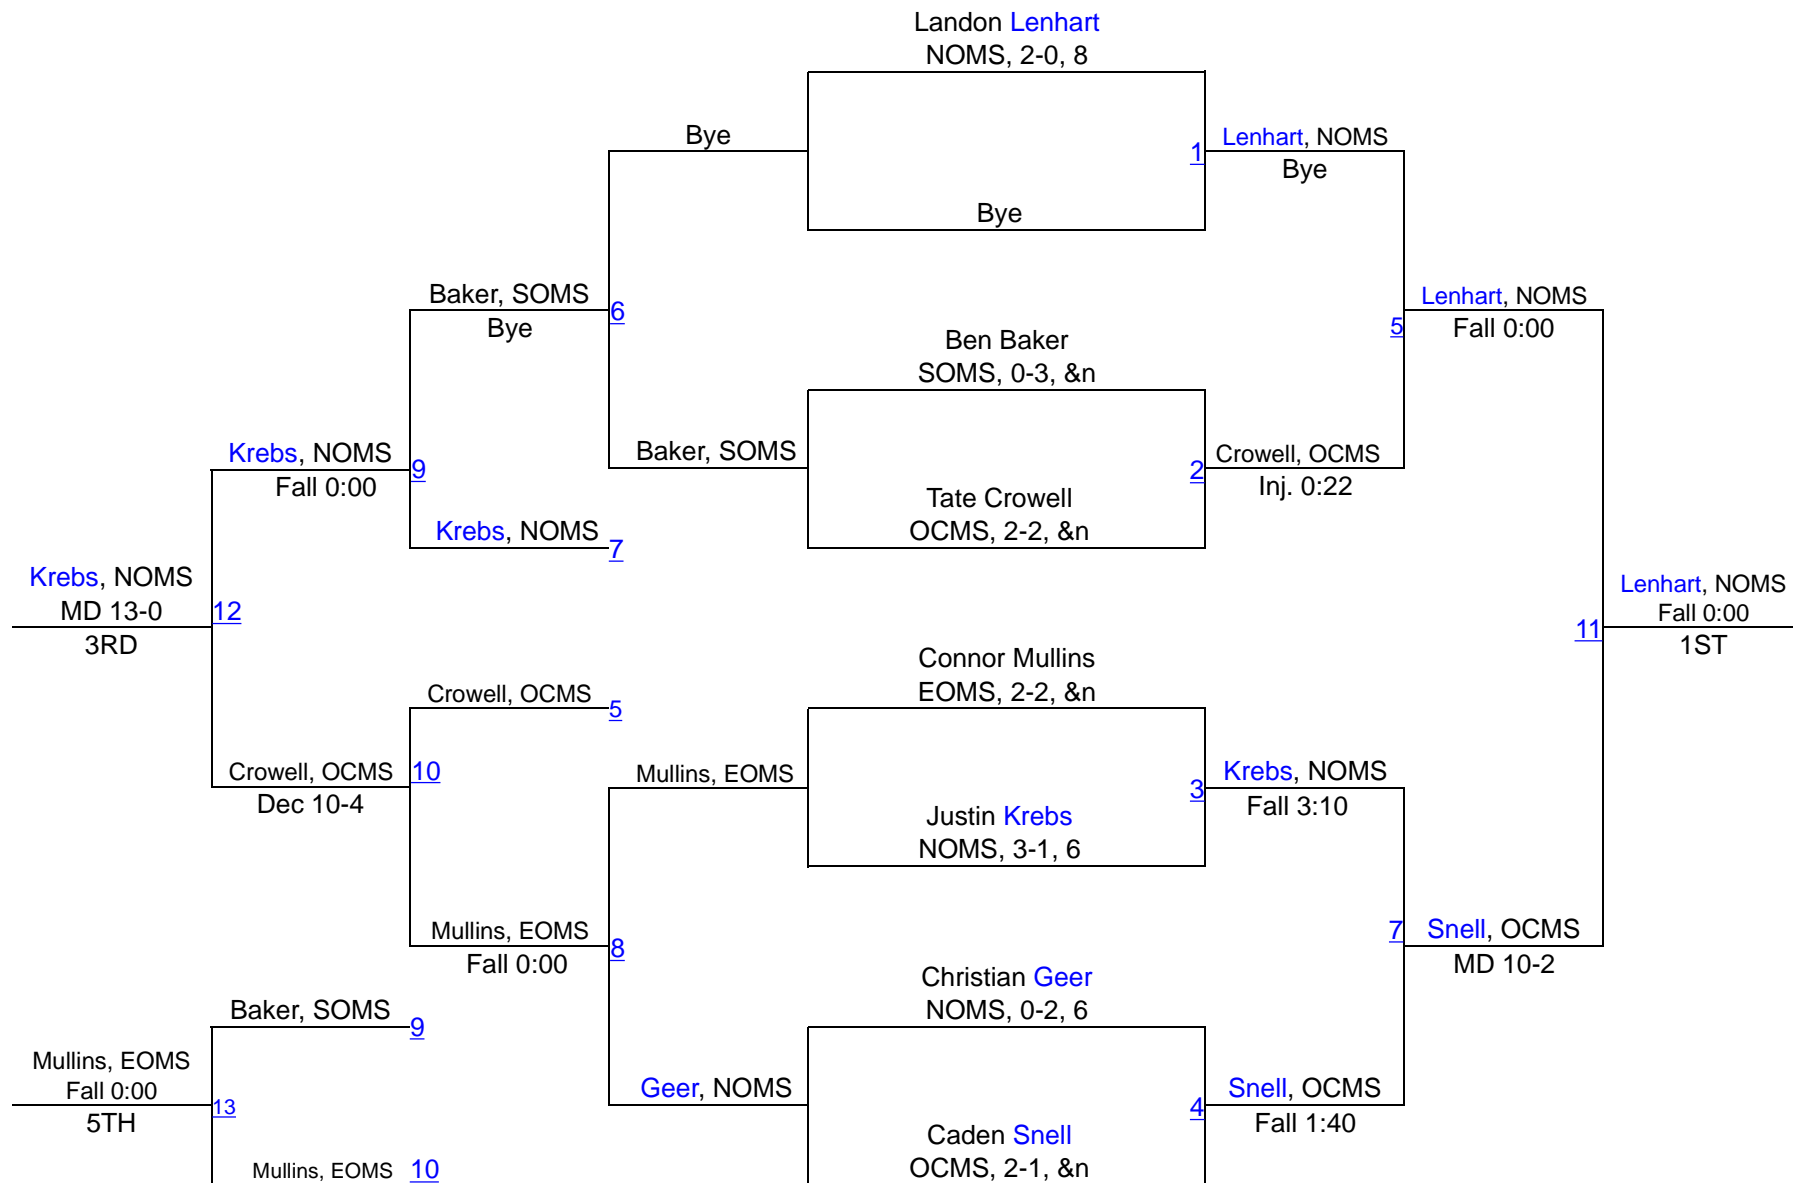

KY Middle school District 4 tournament

98/100