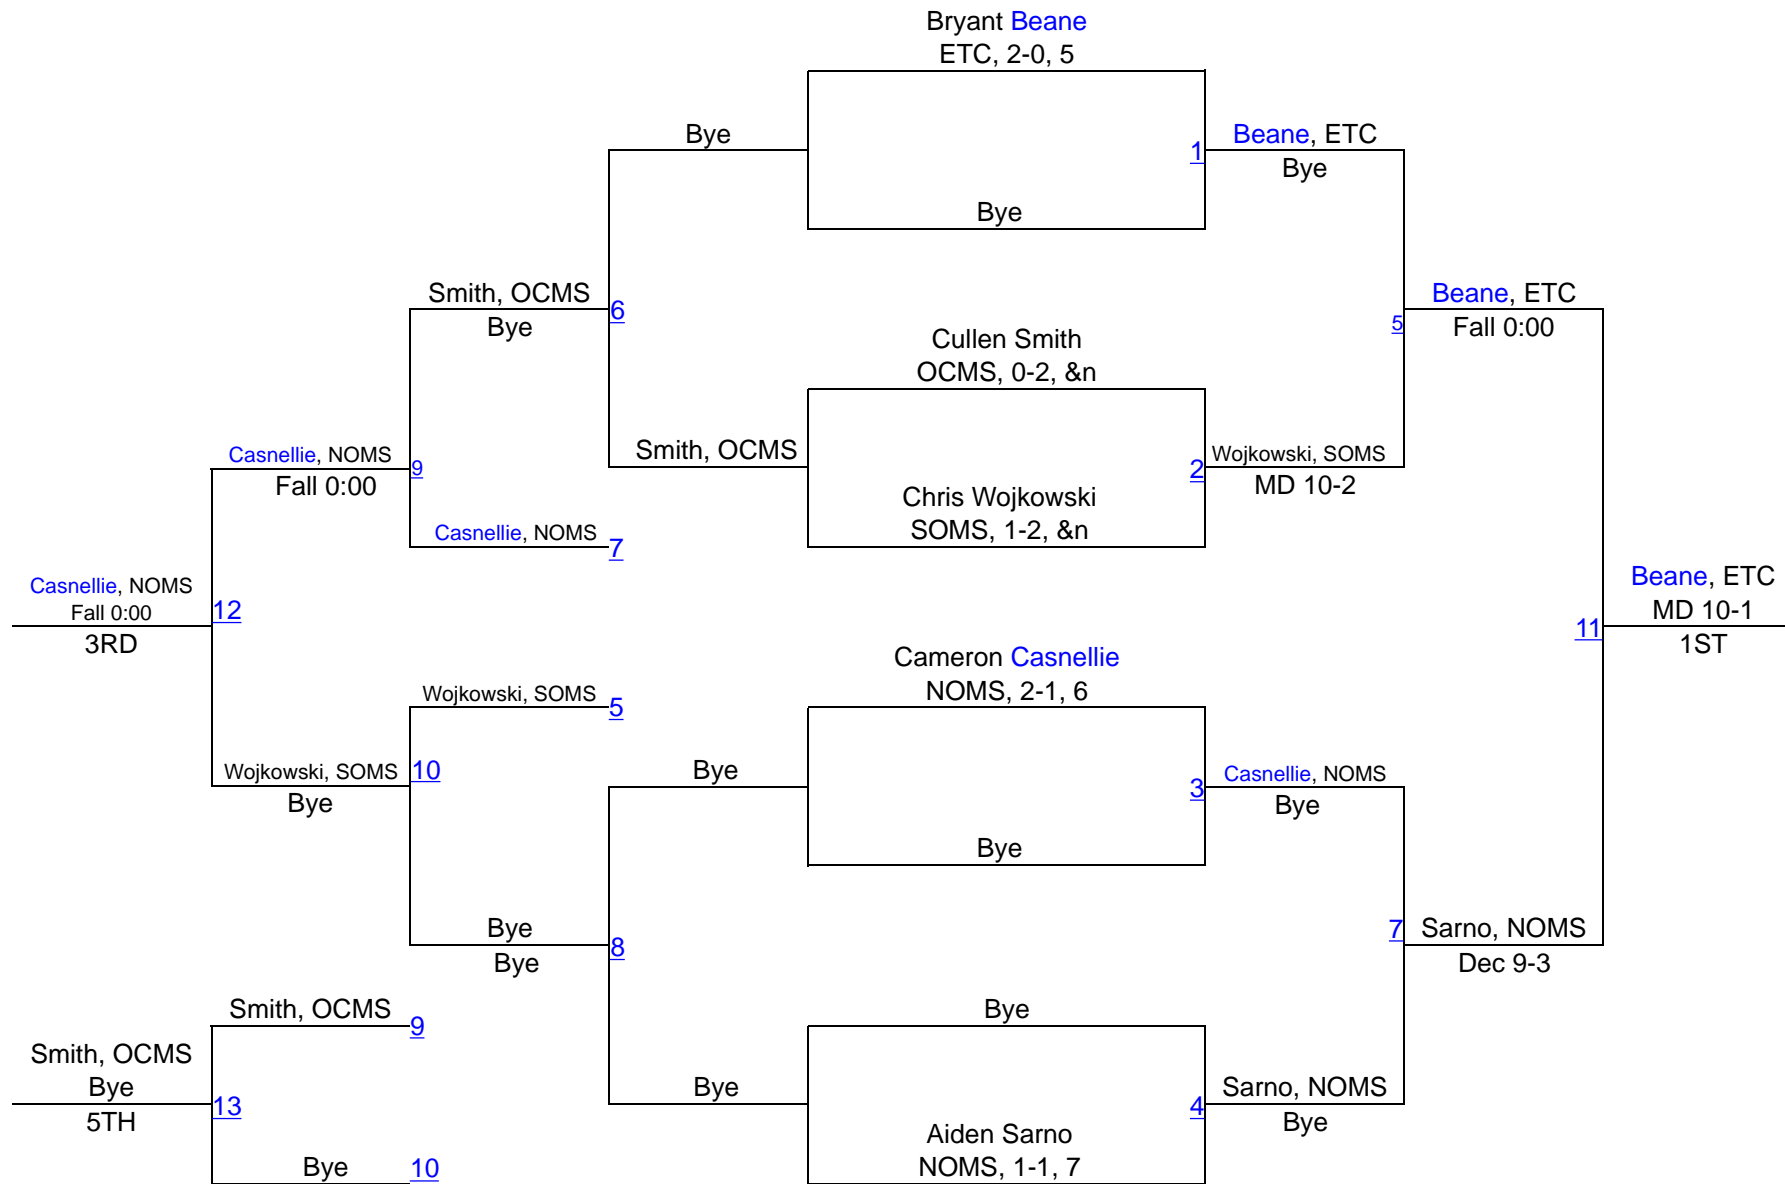

KY Middle school District 4 tournament

70/72

KY Middle school District 4 tournament

75/77

KY Middle school District 4 tournament

80/82

KY Middle school District 4 tournament

86/88

KY Middle school District 4 tournament

92/94

KY Middle school District 4 tournament

98/100

KY Middle school District 4 tournament

105/107

KY Middle school District 4 tournament

113/115

KY Middle school District 4 tournament

240/242