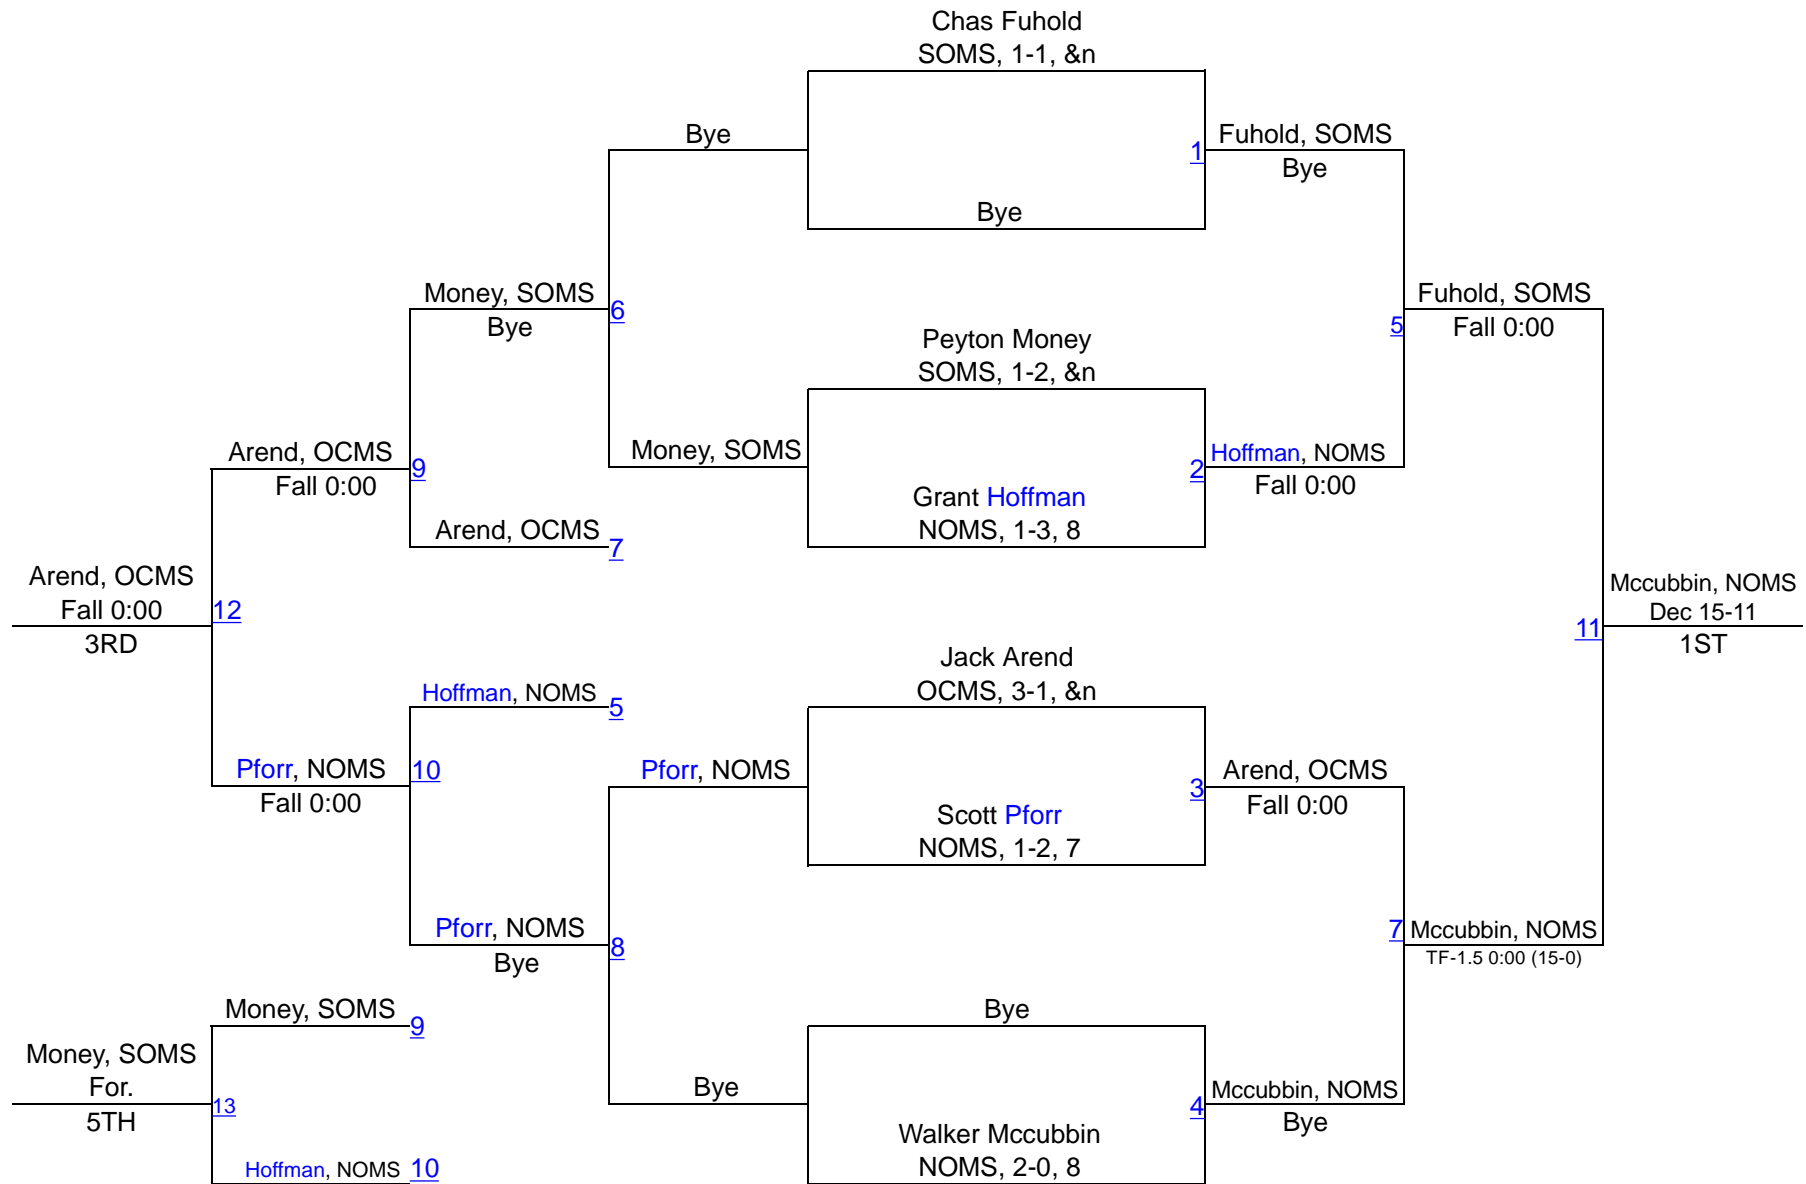

KY Middle school District 4 tournament

130/132