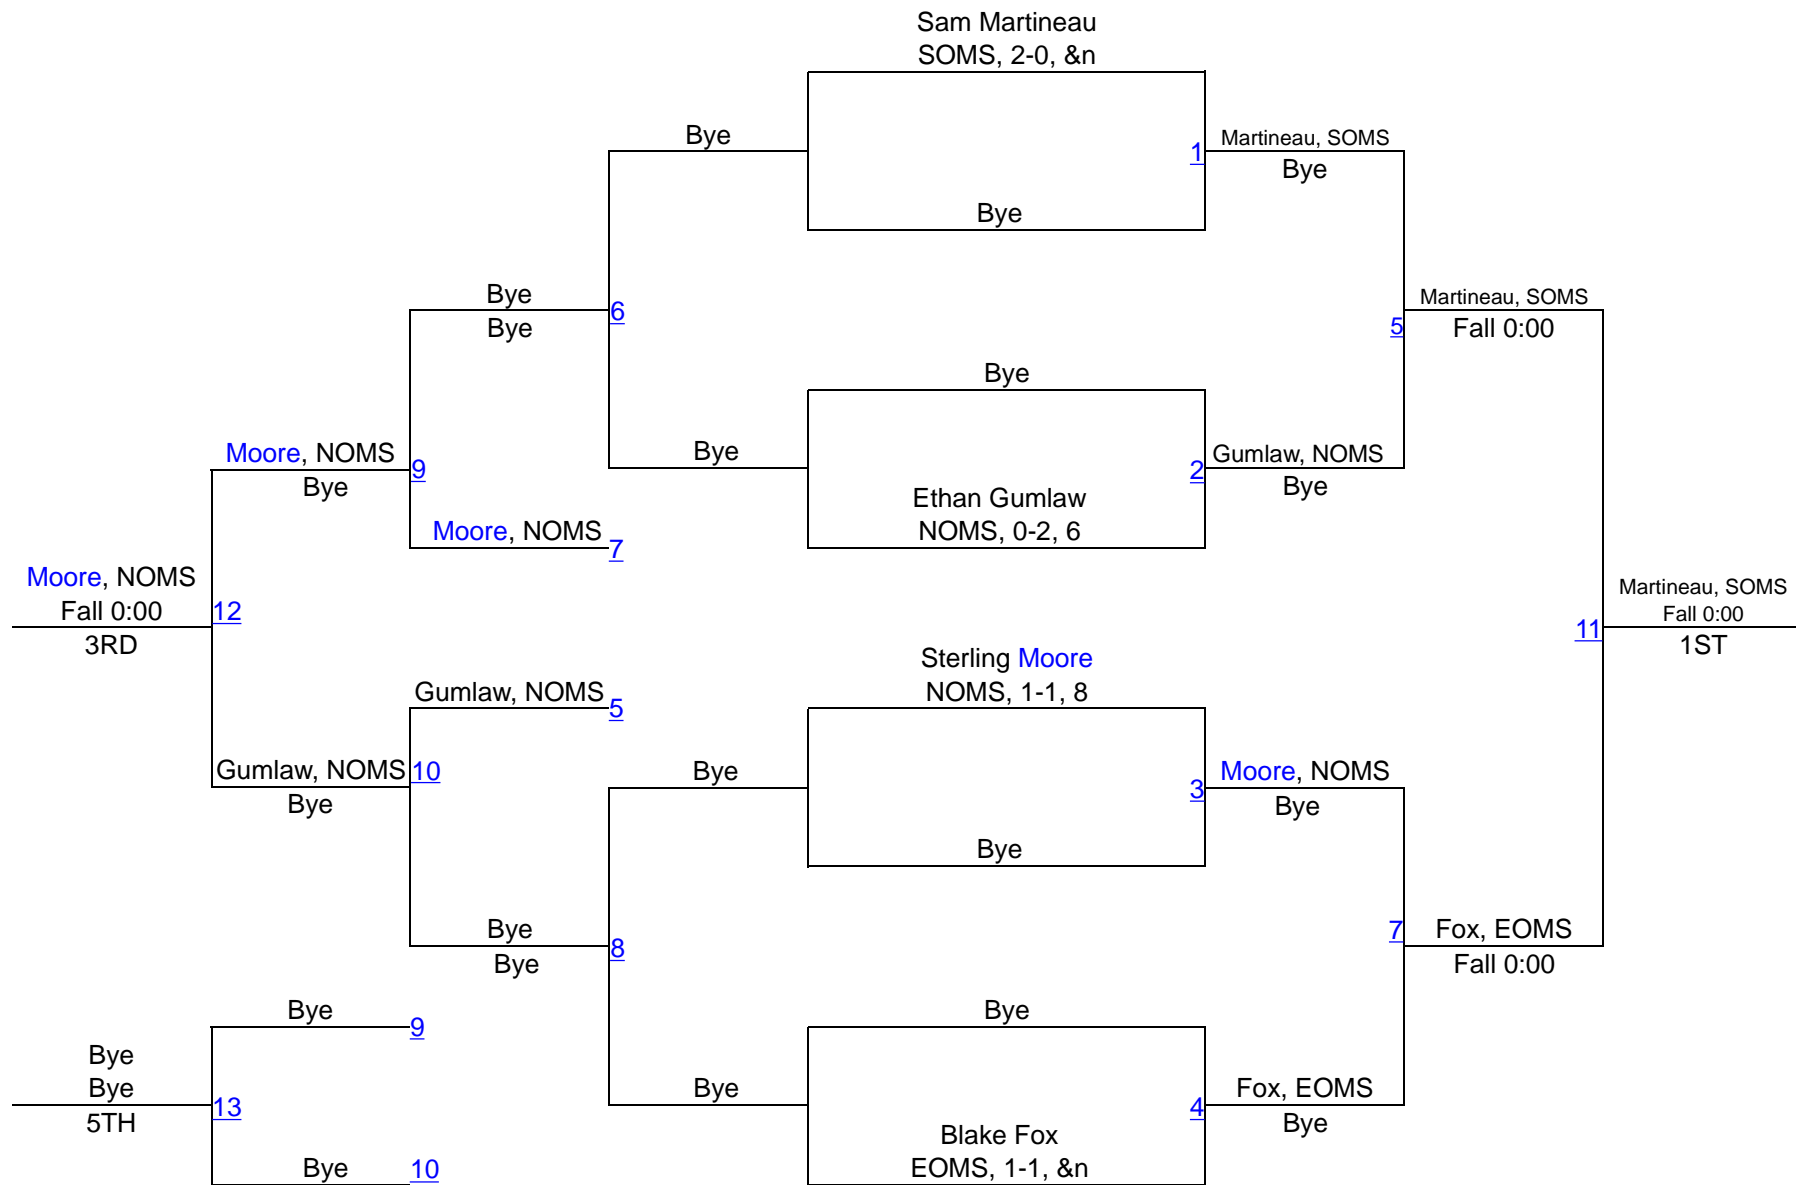

KY Middle school District 4 tournament

130/132

KY Middle school District 4 tournament

140/142

KY Middle school District 4 tournament

152/154

KY Middle school District 4 tournament

168/170

KY Middle school District 4 tournament

240/242