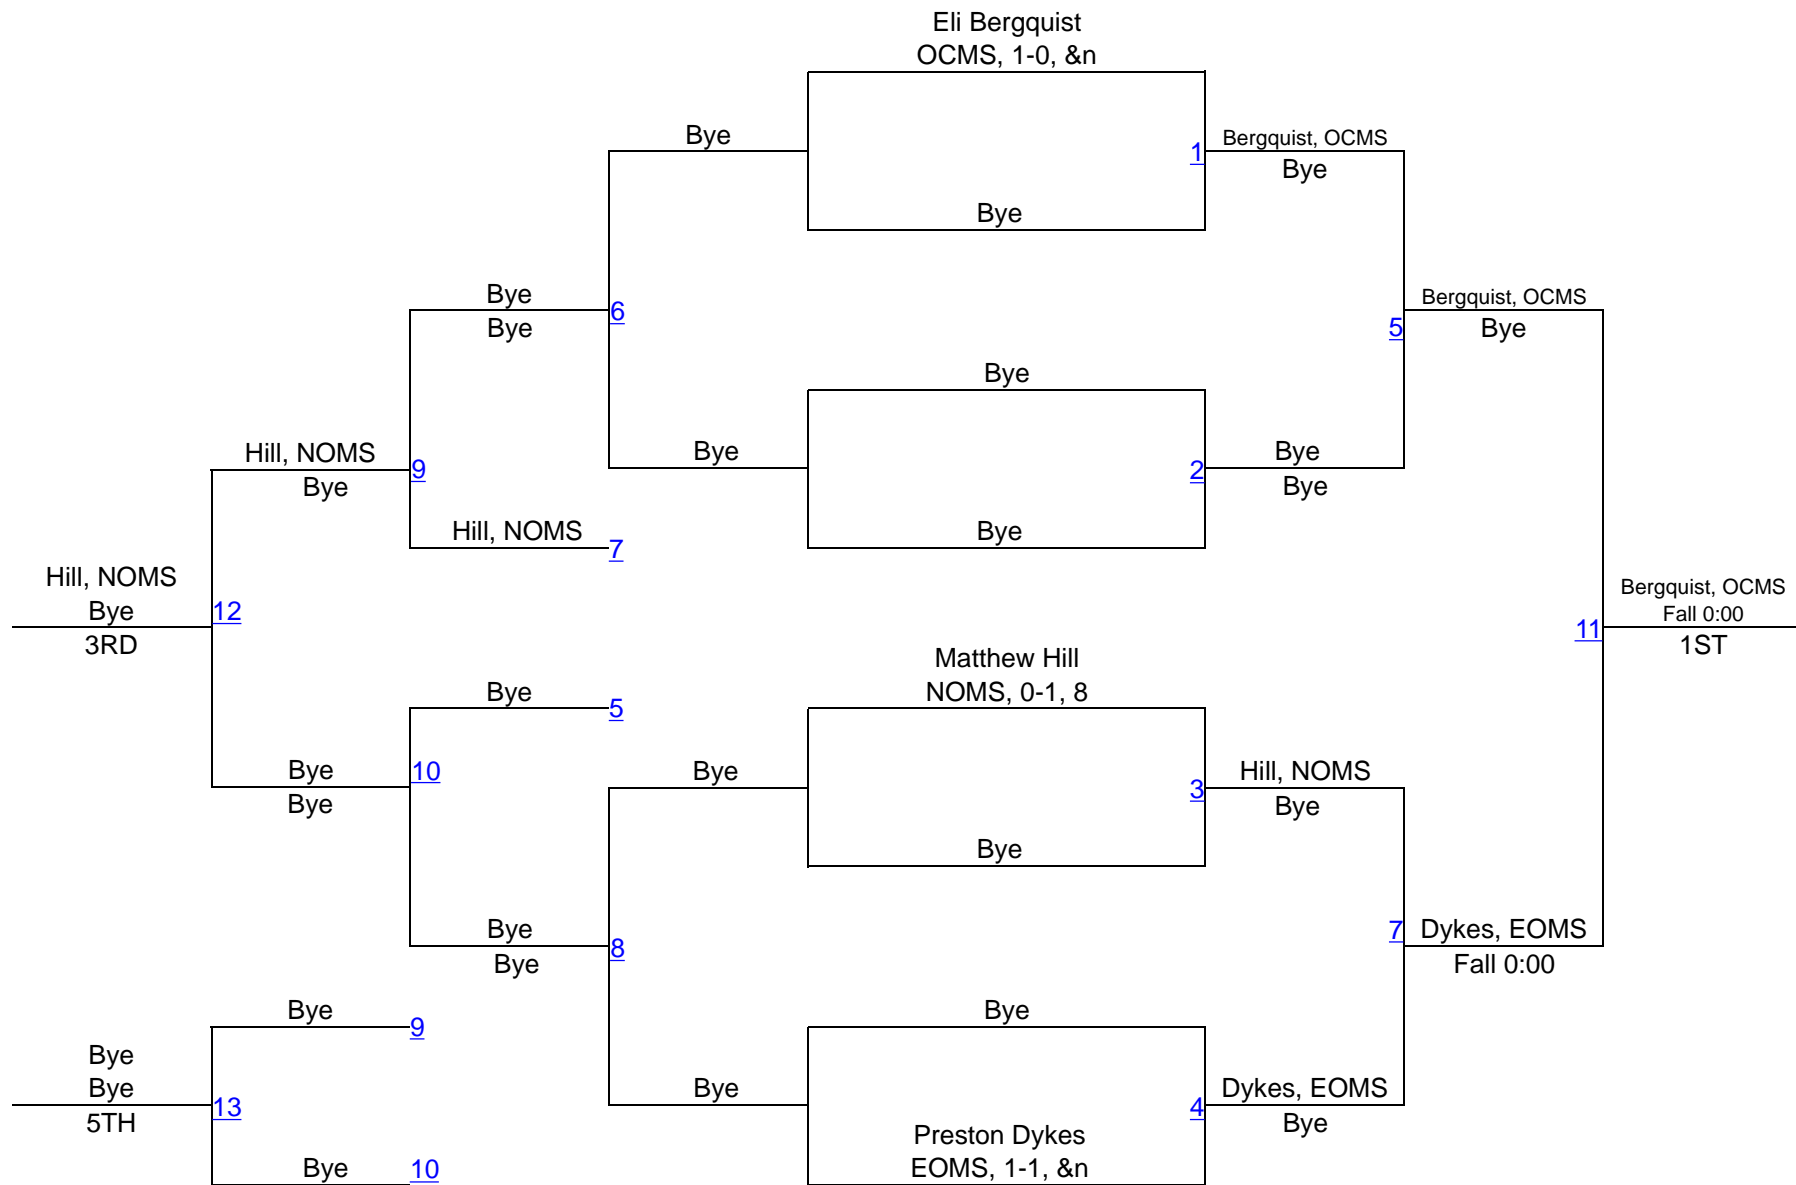

KY Middle school District 4 tournament

140/142