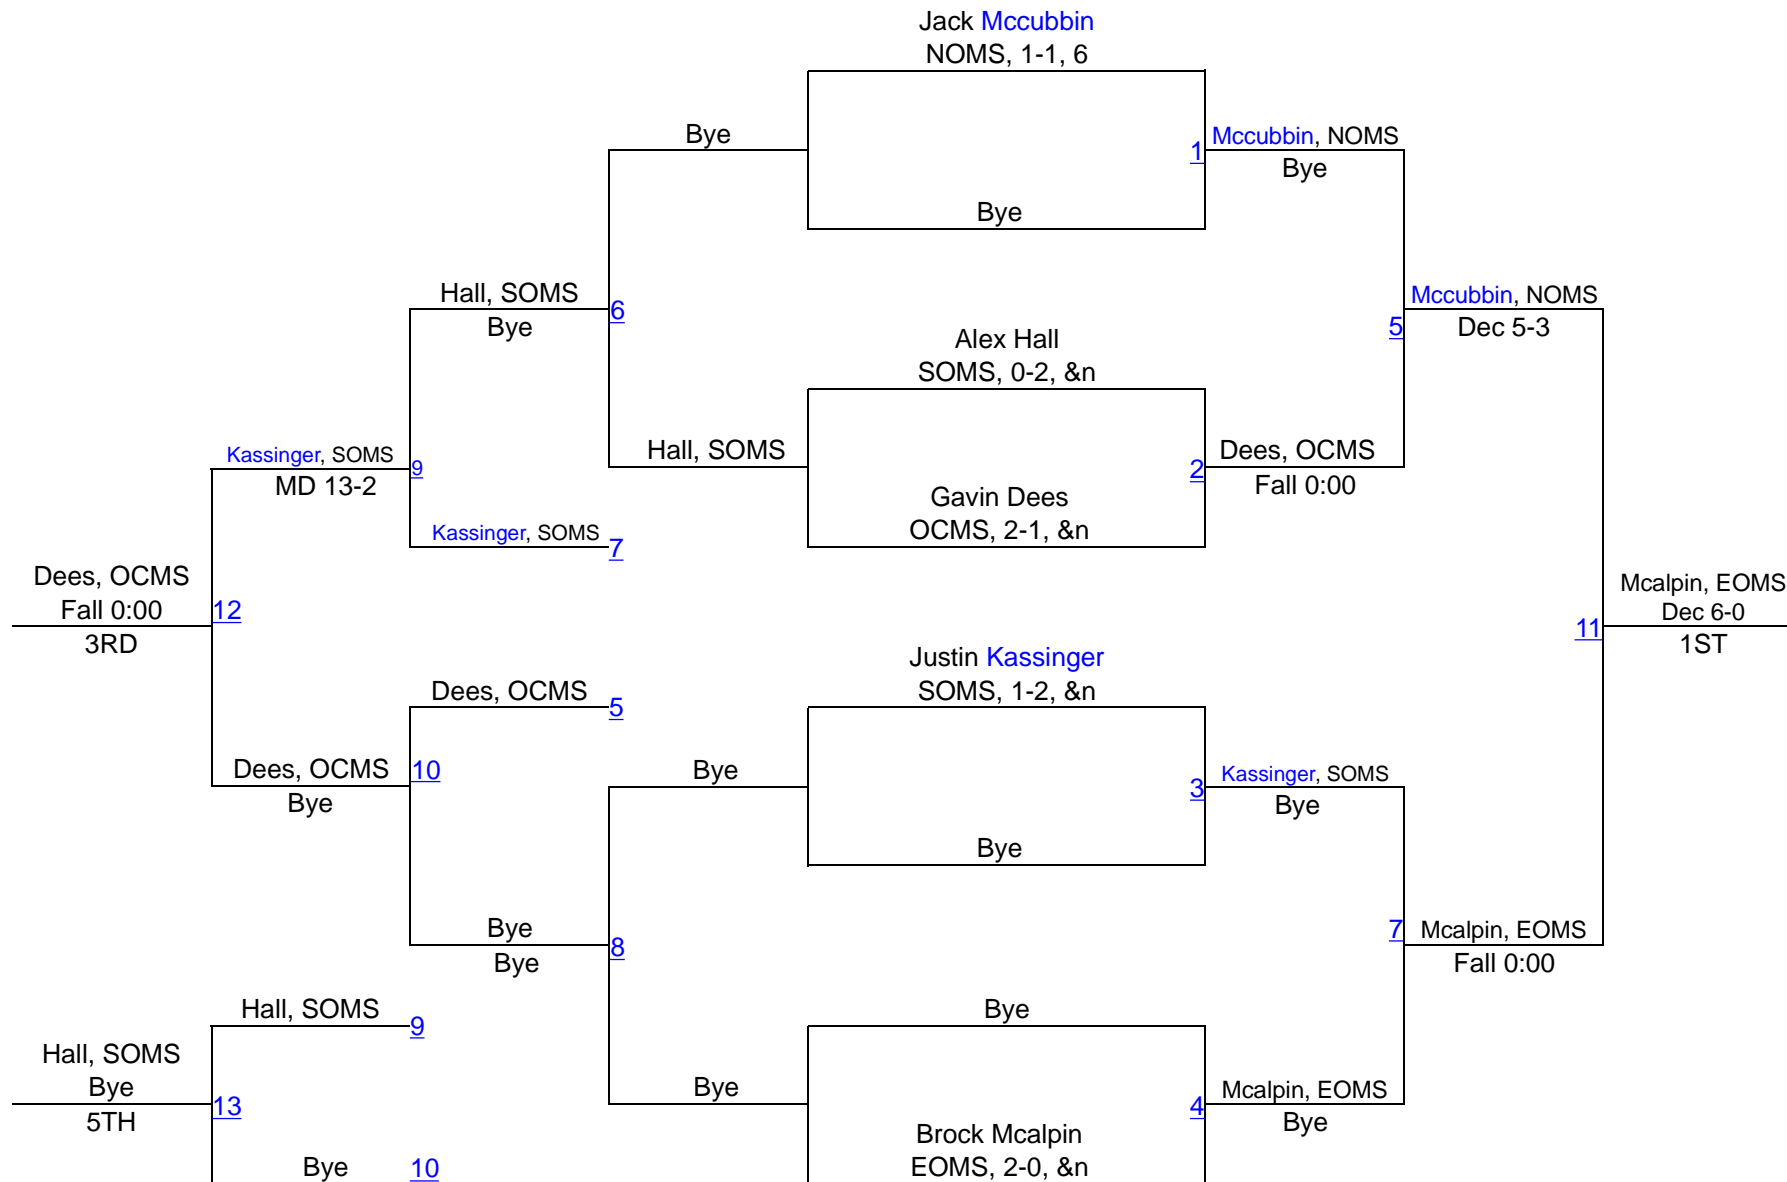

KY Middle school District 4 tournament

70/72

KY Middle school District 4 tournament

75/77

KY Middle school District 4 tournament

80/82

KY Middle school District 4 tournament

86/88

KY Middle school District 4 tournament

92/94

KY Middle school District 4 tournament

98/100

KY Middle school District 4 tournament

105/107

KY Middle school District 4 tournament

113/115

KY Middle school District 4 tournament

240/242