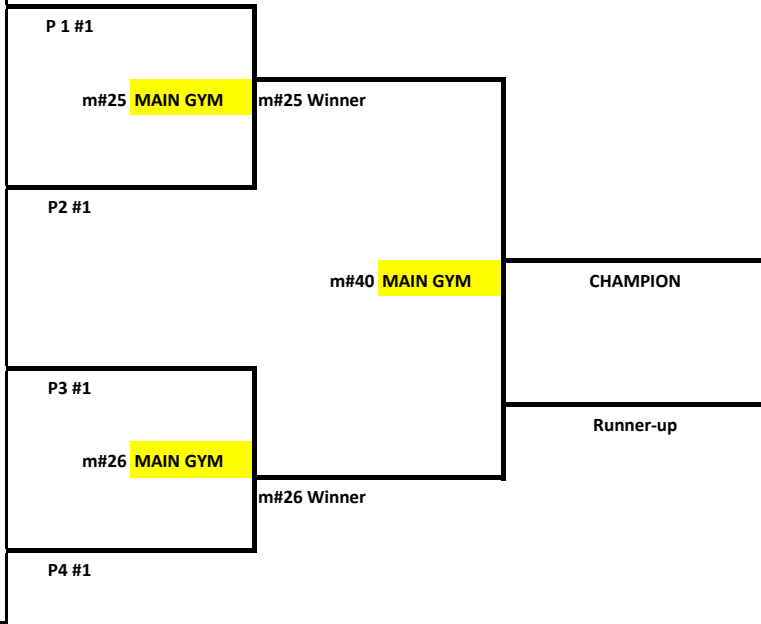

# 2017 Oldham Superduals

| POOL #1 : MAIN GYM | Round 1 | Round 2 | Round 3 |
|--------------------|---------|---------|---------|
| A. Oldham          | m#1     | m#9     | m#17    |
| B. Central Hardin  | A vs B  | A vs C  | A vs D  |
| C. Jeff            | m#2     | m#10    | m#18    |
| D. Trigg           | C vs D  | B vs D  | B vs C  |
| POOL #2: MAIN GYM  |         |         |         |
| A. Meade           | m #3    | m#11    | m#19    |
| B. John Hardin     | A vs B  | A vs C  | A vs D  |
| C. Journeymen      | m#4     | m#12    | m#20    |
| D. Simon Kenton    | C vs D  | B vs D  | B vs C  |
| POOL #3: MAIN GYM  |         |         |         |
| A. Male            | m#5     | m#13    | m#21    |
| B. North Oldham    | A vs B  | A vs C  | A vs D  |
| C. North Hardin    | m#6     | m#14    | m#22    |
| D. Taylor          | C vs D  | B vs D  | B vs C  |
| POOL #4 : AUX GYM  |         |         |         |
| A. LaRue           | m#7     | m#15    | m#23    |
| B. South Oldham    | A vs B  | A vs C  | A vs D  |
| C. Oldham B        | m#8     | m#16    | m#24    |
| D. Apollo          | C vs D  | B vs D  | B vs C  |

Round 1 Results

Round 2 Results

Round 3 Results