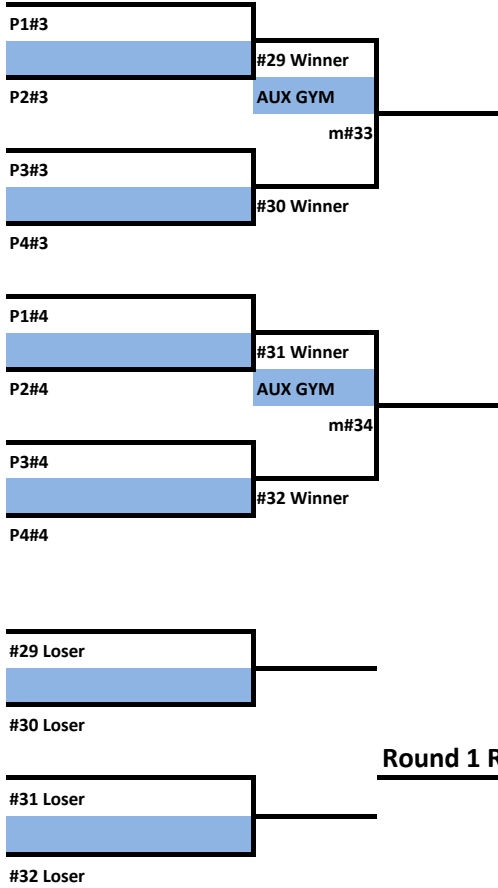

# 2017 Oldham Superduals

| POOL #1 : MAIN GYM | Round 1 | Round 2 | Round 3 |
|--------------------|---------|---------|---------|
| A. Oldham          | m#1     | m#9     | m#17    |
| B. Central Hardin  | A vs B  | A vs C  | A vs D  |
| C. Jeff            | m#2     | m#10    | m#18    |
| D. Trigg           | C vs D  | B vs D  | B vs C  |
| POOL #2: MAIN GYM  |         |         |         |
| A. Meade           | m #3    | m#11    | m#19    |
| B. John Hardin     | A vs B  | A vs C  | A vs D  |
| C. Journeymen      | m#4     | m#12    | m#20    |
| D. Simon Kenton    | C vs D  | B vs D  | B vs C  |
| POOL #3: MAIN GYM  |         |         |         |
| A. Male            | m#5     | m#13    | m#21    |
| B. North Oldham    | A vs B  | A vs C  | A vs D  |
| C. North Hardin    | m#6     | m#14    | m#22    |
| D. Taylor          | C vs D  | B vs D  | B vs C  |
| POOL #4 : AUX GYM  |         |         |         |
| A. LaRue           | m#7     | m#15    | m#23    |
| B. South Oldham    | A vs B  | A vs C  | A vs D  |
| C. Oldham B        | m#8     | m#16    | m#24    |
| D. Apollo          | C vs D  | B vs D  | B vs C  |

Round 1 Results

Round 2 Results

Round 3 Results