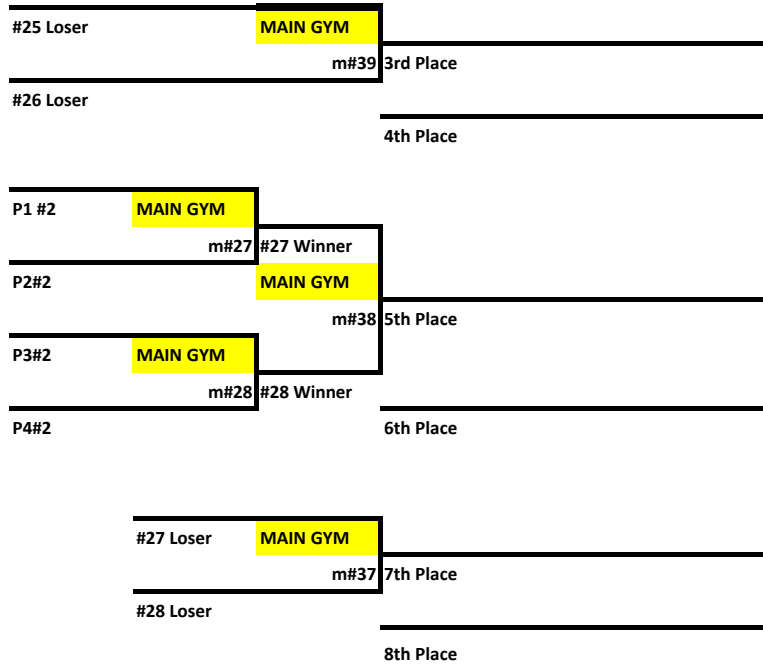

# 2017 Oldham Superduals

| POOL #1 : MAIN GYM | Round 1 | Round 2 | Round 3 |
|--------------------|---------|---------|---------|
| A. Oldham          | m#1     | m#9     | m#17    |
| B. Central Hardin  | A vs B  | A vs C  | A vs D  |
| C. Jeff            | m#2     | m#10    | m#18    |
| D. Trigg           | C vs D  | B vs D  | B vs C  |
| POOL #2: MAIN GYM  |         |         |         |
| A. Meade           | m #3    | m#11    | m#19    |
| B. John Hardin     | A vs B  | A vs C  | A vs D  |
| C. Journeymen      | m#4     | m#12    | m#20    |
| D. Simon Kenton    | C vs D  | B vs D  | B vs C  |
| POOL #3: MAIN GYM  |         |         |         |
| A. Male            | m#5     | m#13    | m#21    |
| B. North Oldham    | A vs B  | A vs C  | A vs D  |
| C. North Hardin    | m#6     | m#14    | m#22    |
| D. Taylor          | C vs D  | B vs D  | B vs C  |
| POOL #4 : AUX GYM  |         |         |         |
| A. LaRue           | m#7     | m#15    | m#23    |
| B. South Oldham    | A vs B  | A vs C  | A vs D  |
| C. Oldham B        | m#8     | m#16    | m#24    |
| D. Apollo          | C vs D  | B vs D  | B vs C  |

Round 1 Results

Round 2 Results

Round 3 Results