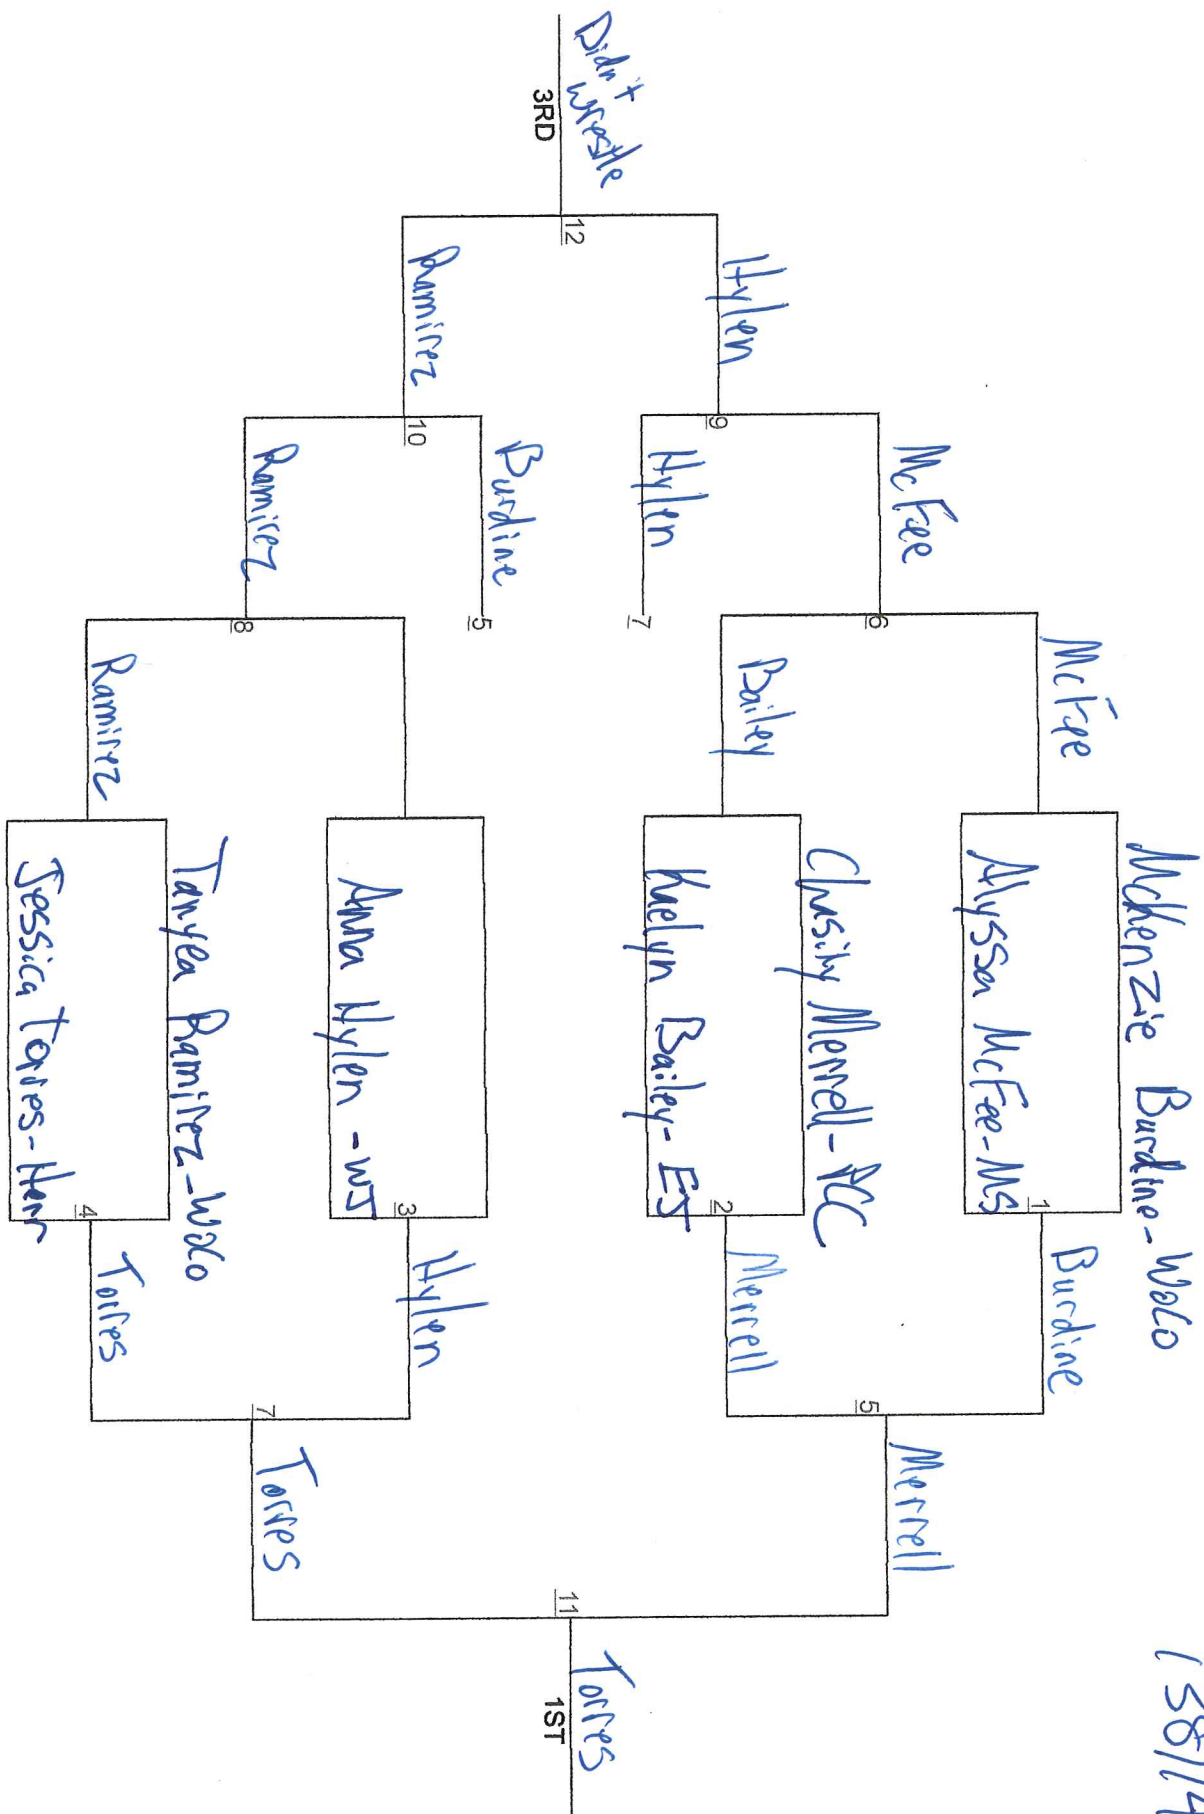

Tournament

1/13

138/145